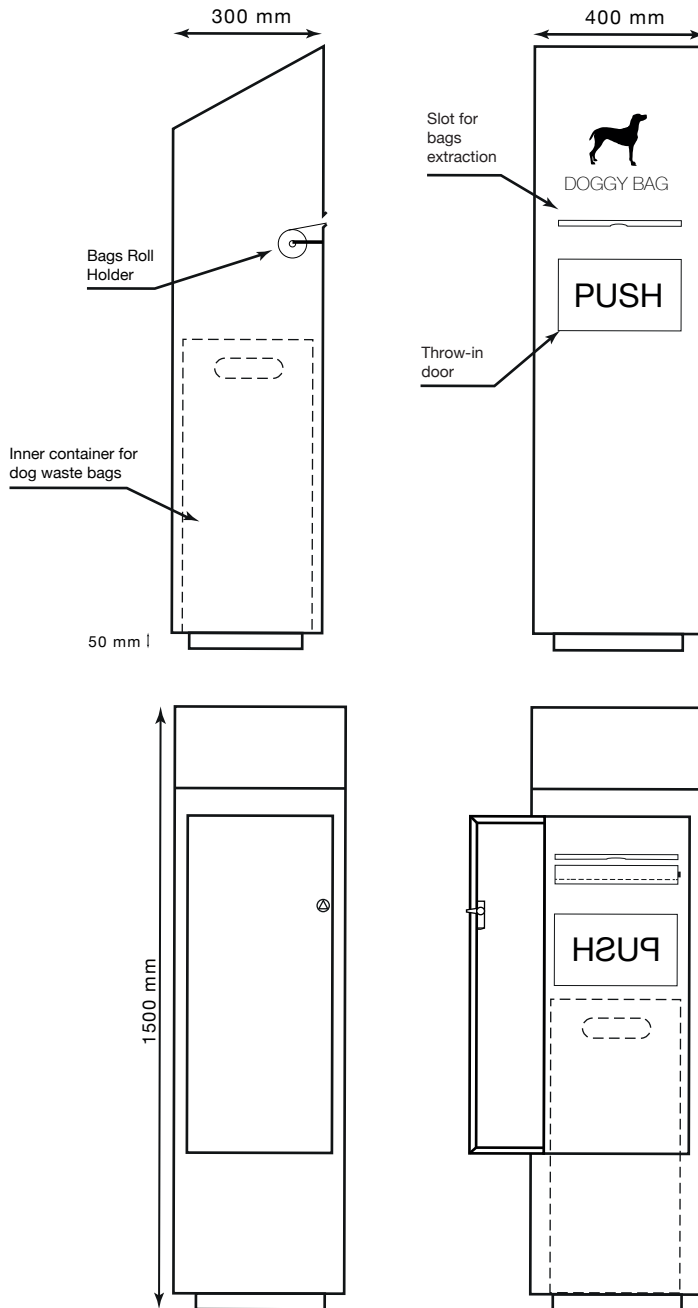

Max Dimensions:

Height: 1500 mm | Length: 400 mm | Width: 300 mm

Description:

The structure of the DOGGY bin is made in steel of 20/10 thickness. Inside the bin, a waste container made in galvanized steel of 10/10 thickness is placed.